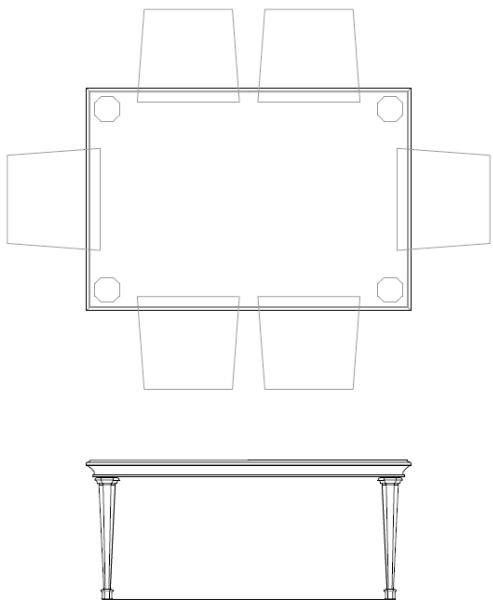

Pauline Dining Table

6 Seater

MM1472-CD6
70 x 48 x 30