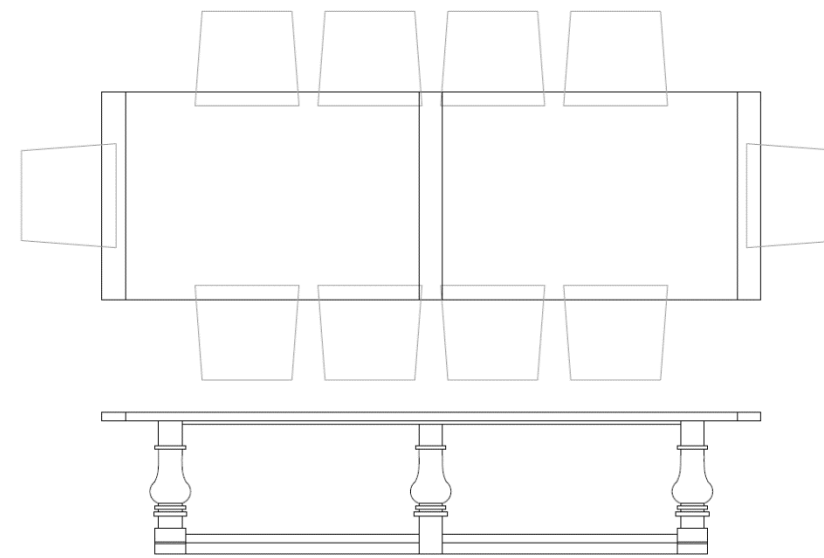

# Little Hampton Double Pedestal Trestle Dining Table

6 Seater

CE0930-CD6  
88 x 44 x 30

8 Seater

CE0930-CD8  
114 x 44 x 30

10 Seater

CE0930-CD10  
140 x 44 x 30

12 Seater