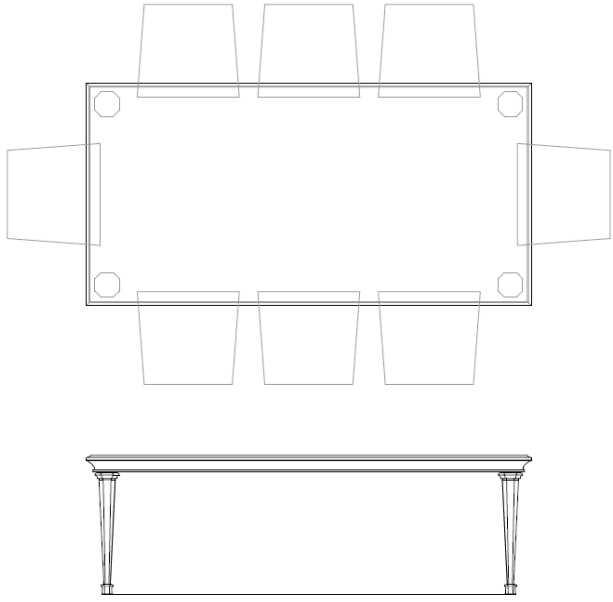

# Pauline Dining Table

6 Seater

MM1472-CD6  
70 x 48 x 30

8 Seater

MM1472-CD8  
98 x 48 x 30

10 Seater

MM1472-CD10  
122 x 48 x 30

12 Seater