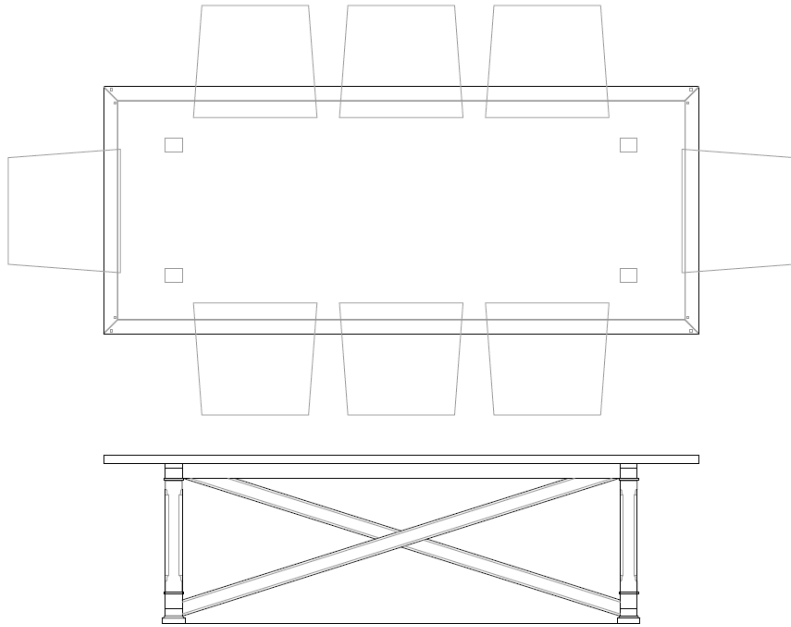

# Oakgate Farm Dining Table

6 Seater

CE0891-CD6  
80 x 44 x 30

8 Seater

CE0891-CD8  
106 x 44 x 30

10 Seater

CE0891-CD10  
132 x 44 x 30

12 Seater