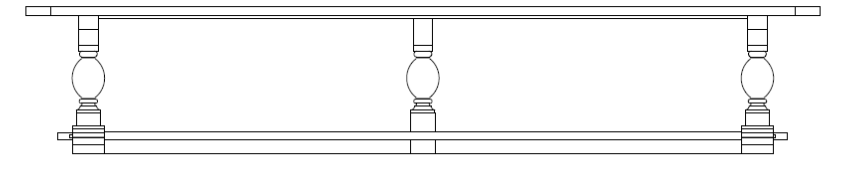

12 Seater

CE0919-CD12

162 x 44 x 30

*6-8 Seats: Inlaid Plank
10-12 Seats: Inlaid Plank with Crossband*