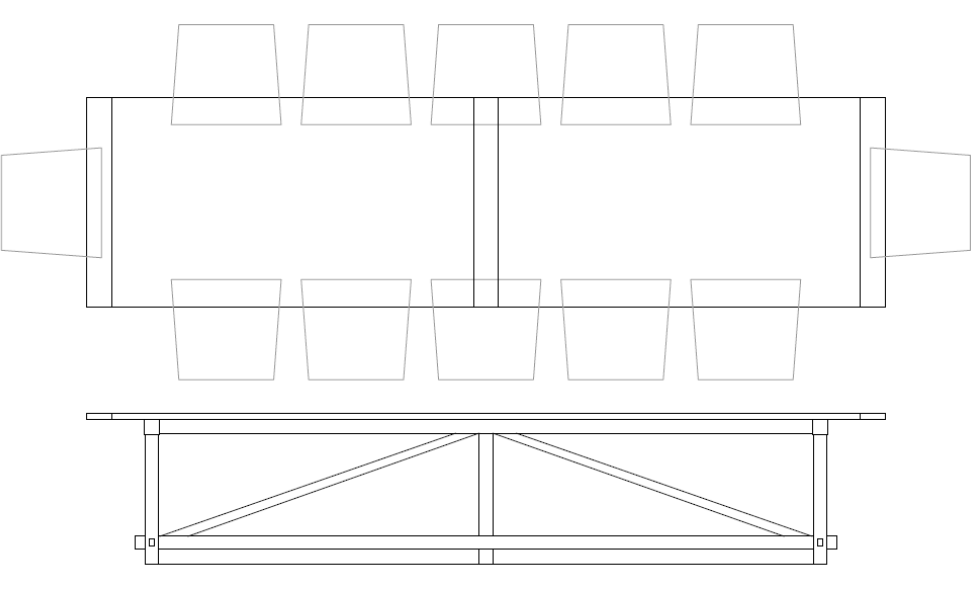

# Oast Dining Table

6 Seater

CE0886-CD6  
82 x 42 x 30

8 Seater

CE0886-CD8  
108 x 42 x 30

10 Seater

CE0886-CD10  
134 x 42 x 30

12 Seater