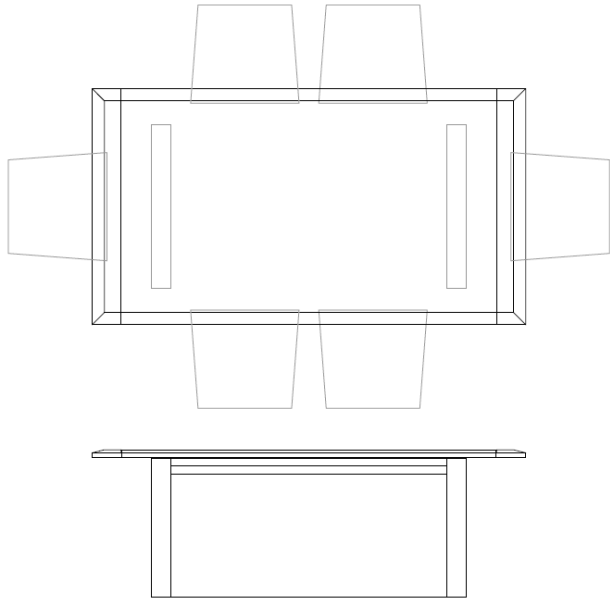

Crestwood Dining Table

6 Seater

1374-CD6
88 x 48 x 30