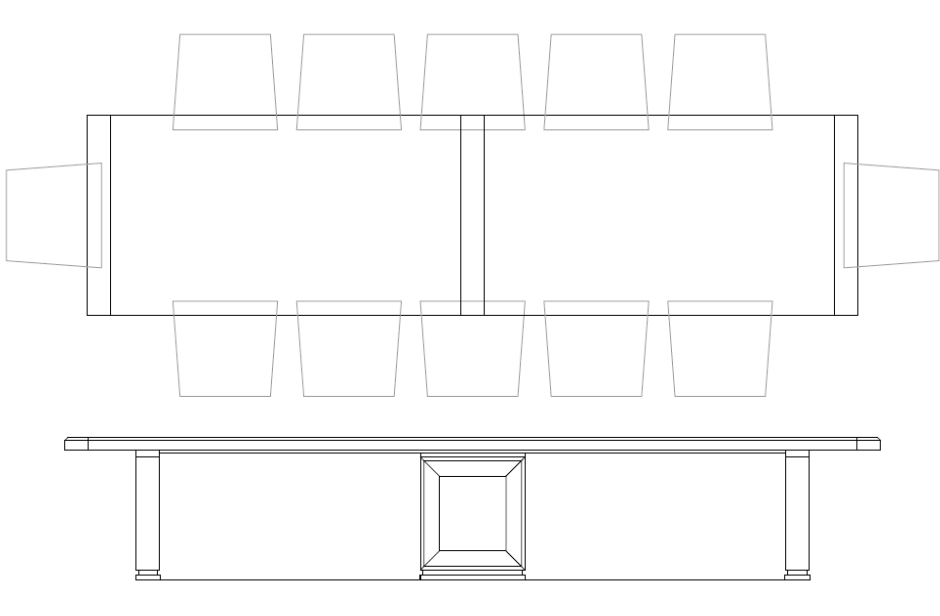

# Futura Dining Table

6 Seater

1760-CD6  
84 x 42 x 30

8 Seater

1760-CD8  
110 x 42 x 30

10 Seater

1760-CD10  
136 x 42 x 30

12 Seater