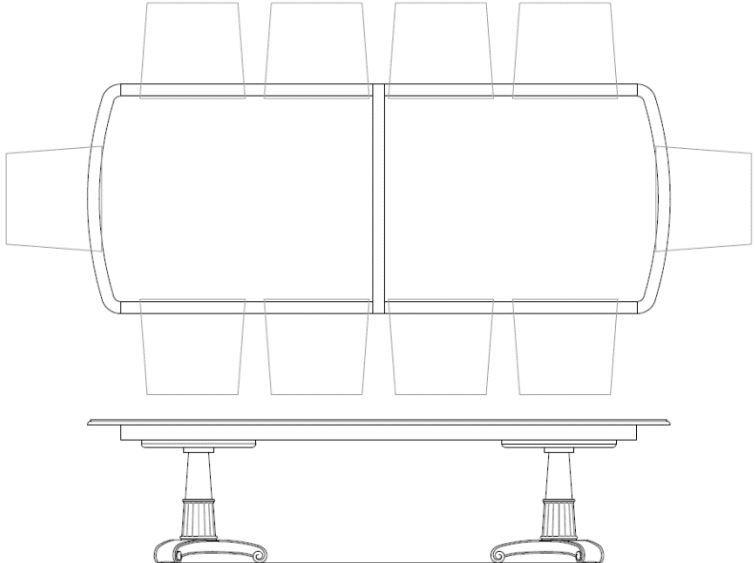

# Lucera Pedestal Dining Table

6 Seater

954-CD6  
70 x 48 x 30

8 Seater

954-CD8  
98 x 48 x 30

10 Seater

954-CD10  
122 x 48 x 30

12 Seater