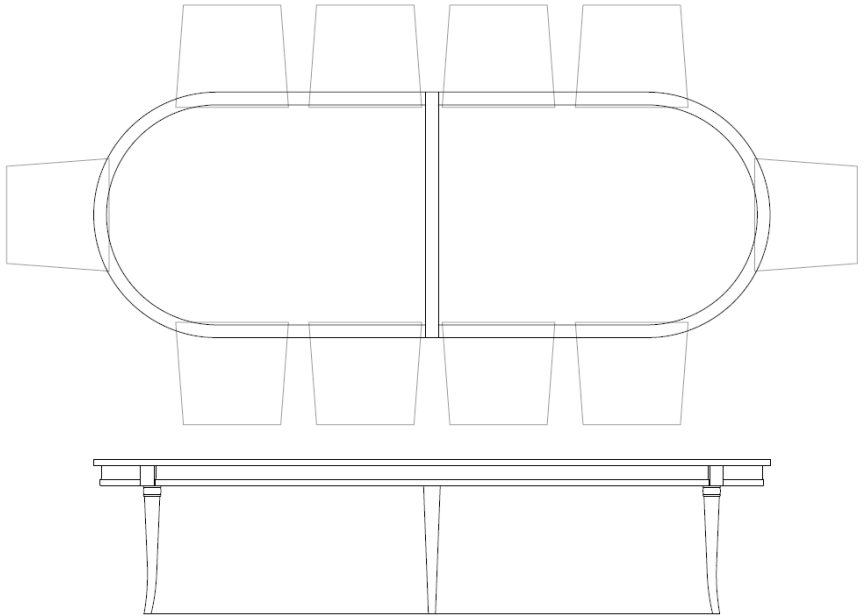

# Lennox Oval Dining Table

6 Seater

970-CD6  
80 x 48 x 30

8 Seater

970-CD8  
106 x 48 x 30

10 Seater

970-CD10  
132 x 48 x 30

12 Seater