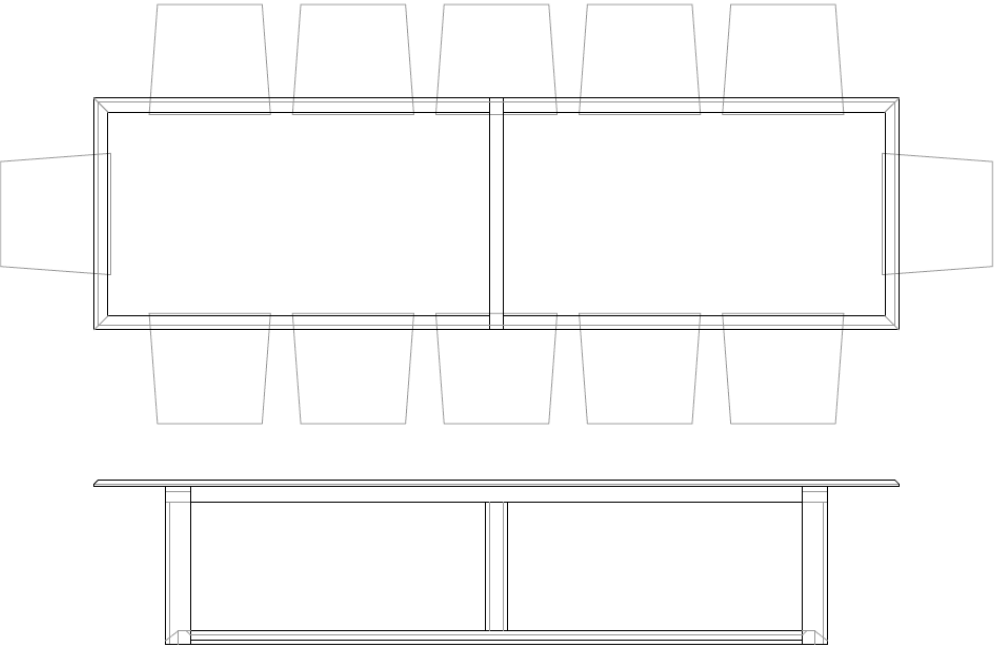

## Lodge Dining Table

# Lodge Dining Table

6 Seater

1890-CD6  
66 x 42 x 30

8 Seater

1890-CD8  
94 x 42 x 30

10 Seater

1890-CD10  
120 x 42 x 30

12 Seater