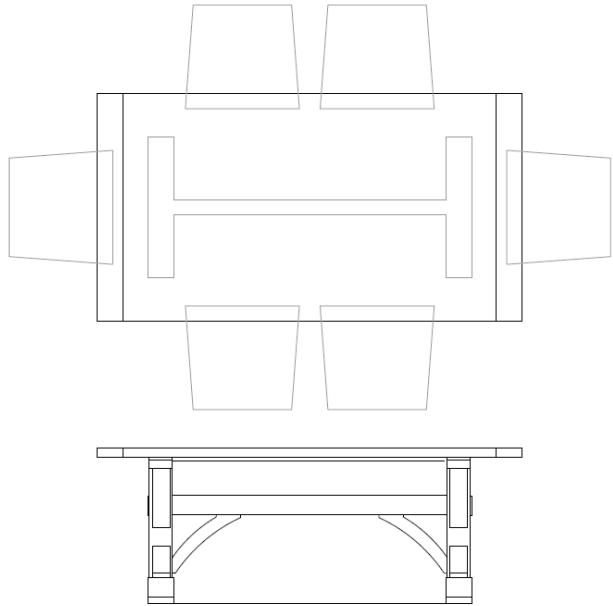

Newbury Dining Table

6 Seater

CE0941-CD6
82 x 44 x 30