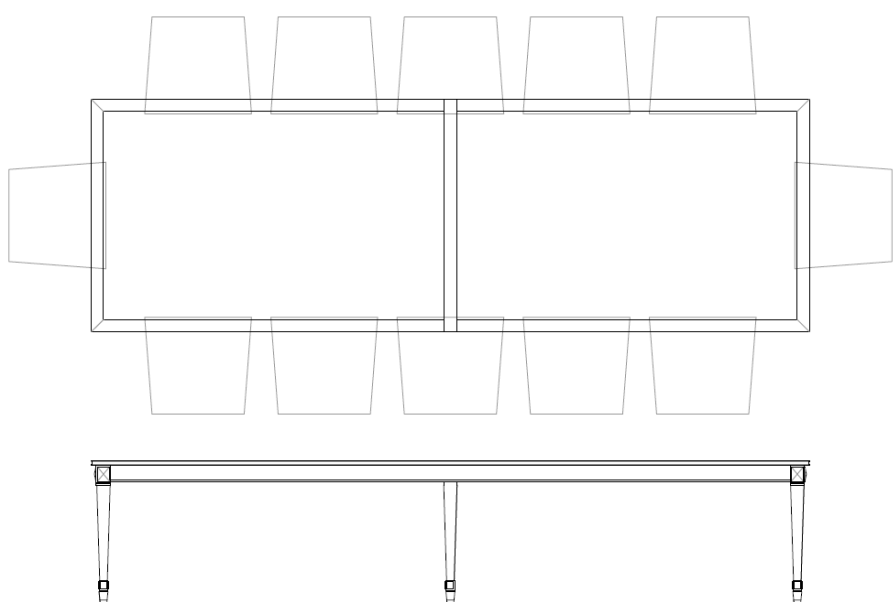

# Pharaoh Dining Table

6 Seater

1515-CD6  
70 x 48 x 30

8 Seater

1515-CD8  
98 x 48 x 30

10 Seater

1515-CD10  
122 x 48 x 30

12 Seater