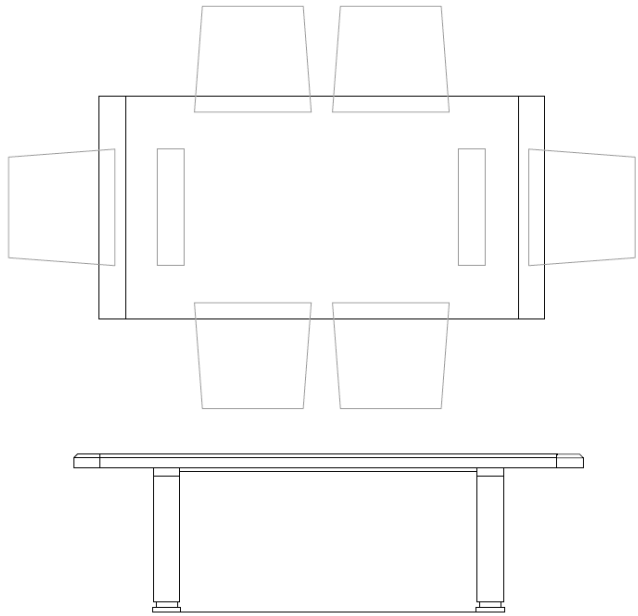

Futura Dining Table

6 Seater

1760-CD6
84 x 42 x 30