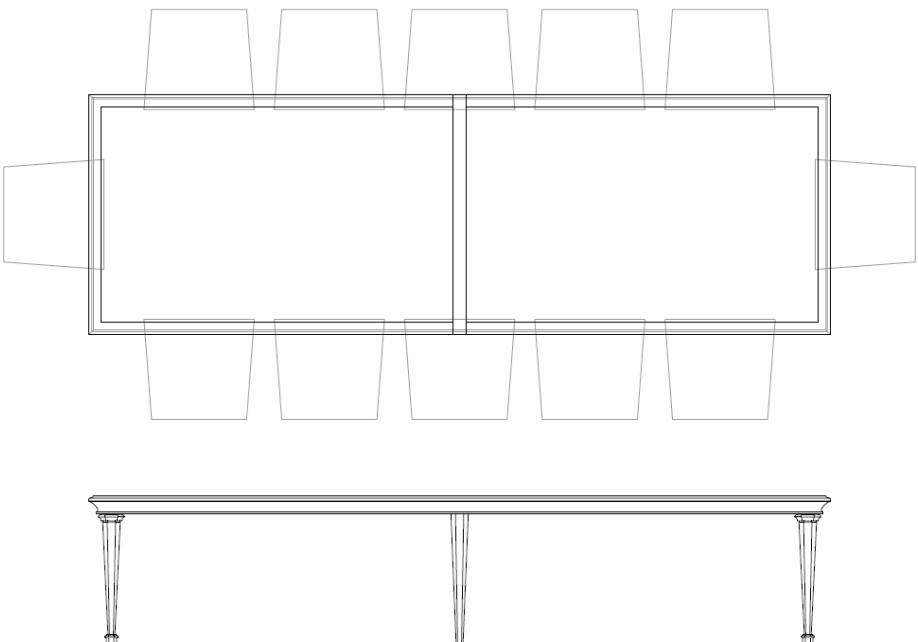

# Pauline Dining Table

6 Seater

MM1472-CD6  
70 x 48 x 30

8 Seater

MM1472-CD8  
98 x 48 x 30

10 Seater

MM1472-CD10  
122 x 48 x 30

12 Seater