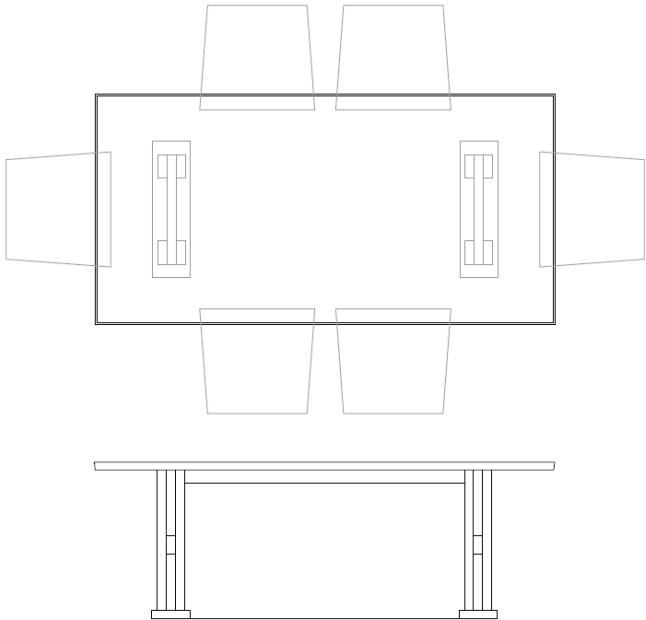

High Street Dining Table

6 Seater

GC1672-CD6
88 x 44 x 30