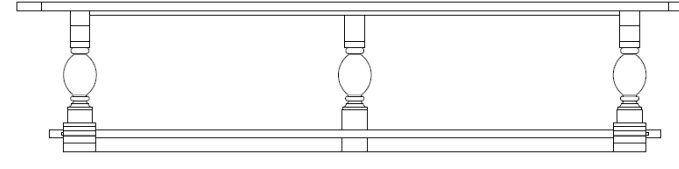

# Milton Double Pedestal Dining Table

6 Seater

CE0919-CD6

84 x 44 x 30

8 Seater

CE0919-CD8

110 x 44 x 30

10 Seater