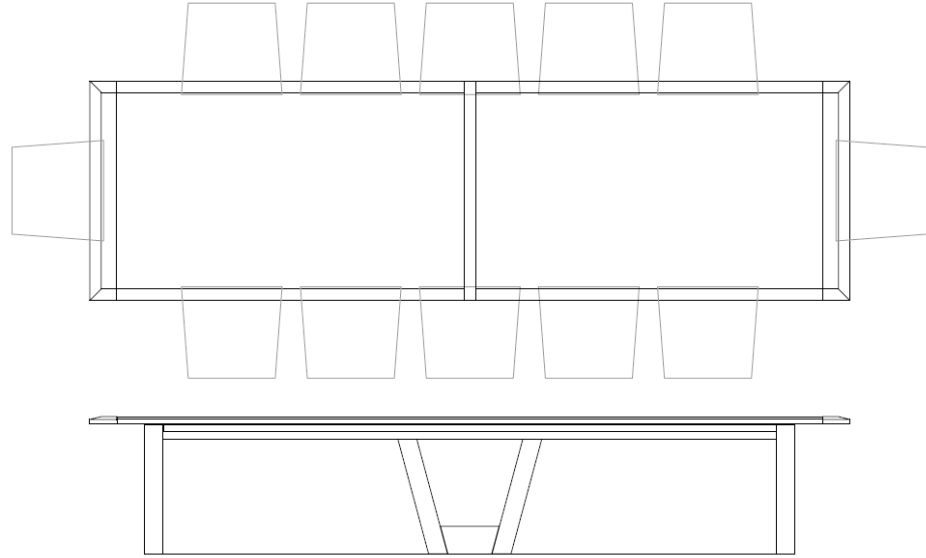

# Crestwood Dining Table

6 Seater

1374-CD6  
88 x 48 x 30

8 Seater

1374-CD8  
114 x 48 x 30

10 Seater

1374-CD10  
140 x 48 x 30

12 Seater