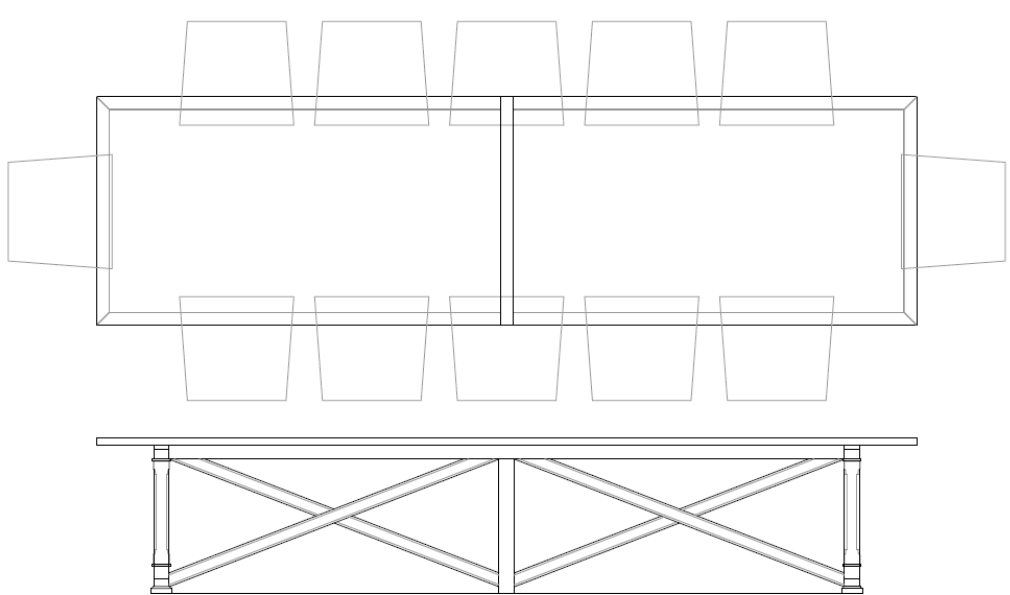

# Oakgate Farm Dining Table

6 Seater

CE0891-CD6  
80 x 44 x 30

8 Seater

CE0891-CD8  
106 x 44 x 30

10 Seater

CE0891-CD10  
132 x 44 x 30

12 Seater