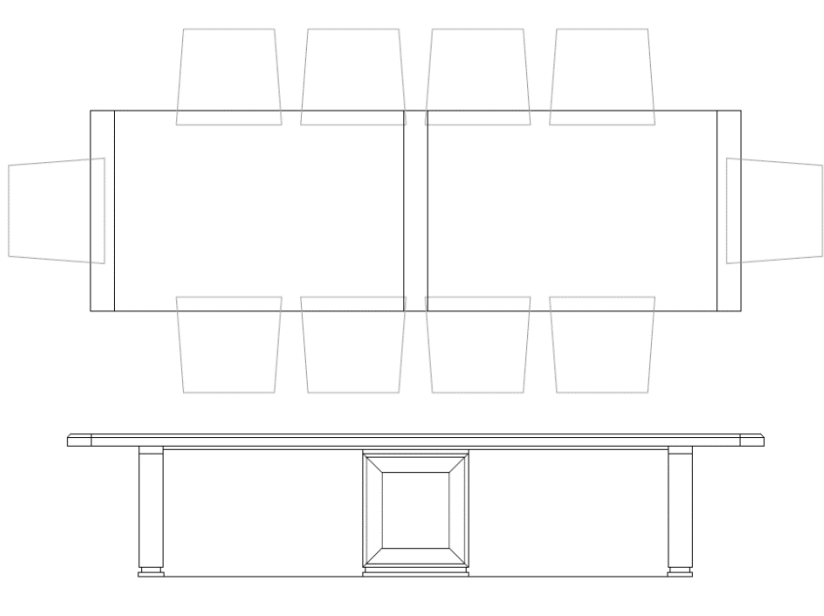

# Futura Dining Table

6 Seater

1760-CD6  
84 x 42 x 30

8 Seater

1760-CD8  
110 x 42 x 30

10 Seater

1760-CD10  
136 x 42 x 30

12 Seater