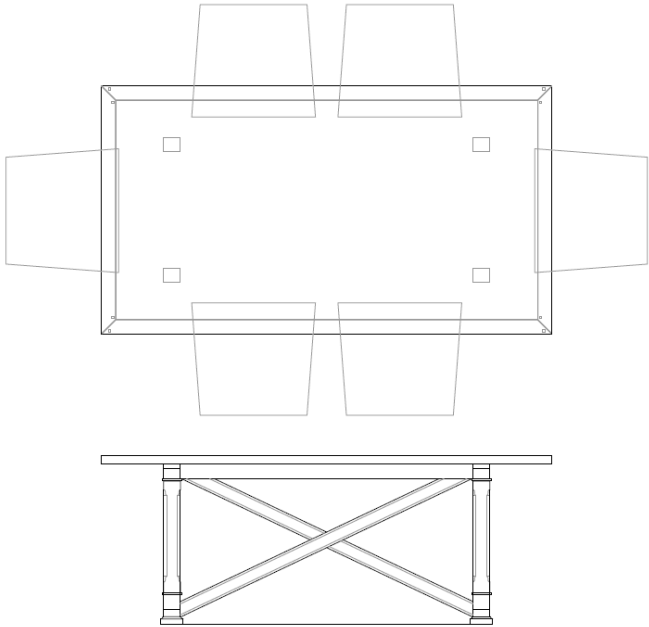

Oakgate Farm Dining Table

6 Seater

CE0891-CD6
80 x 44 x 30