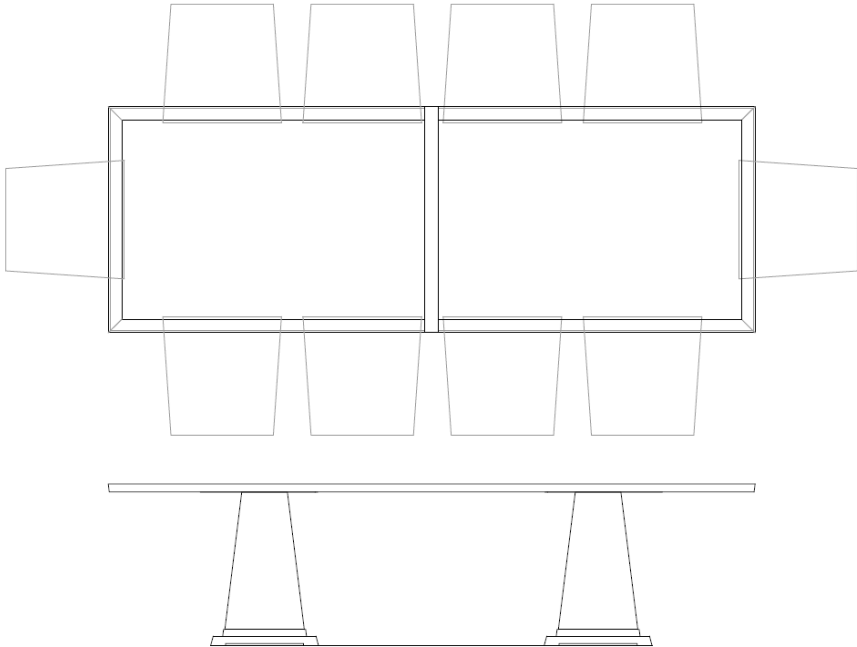

# Wedge Pedestal Dining Table

6 Seater

GC1875-CD6  
68 x 42 x 30

8 Seater

GC1875-CD8  
96 x 42 x 30

10 Seater

GC1875-CD10  
120 x 42 x 30

12 Seater