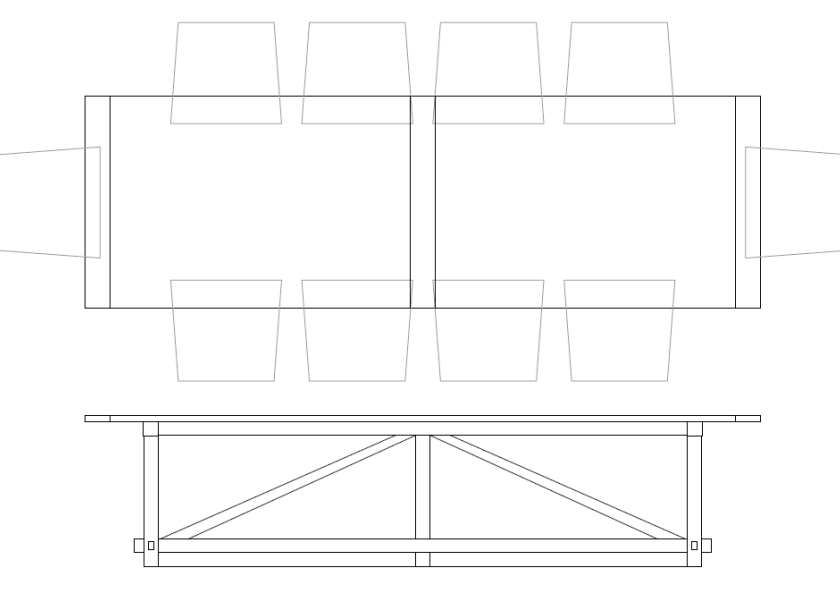

# Oast Dining Table

6 Seater

CE0886-CD6  
82 x 42 x 30

8 Seater

CE0886-CD8  
108 x 42 x 30

10 Seater

CE0886-CD10  
134 x 42 x 30

12 Seater