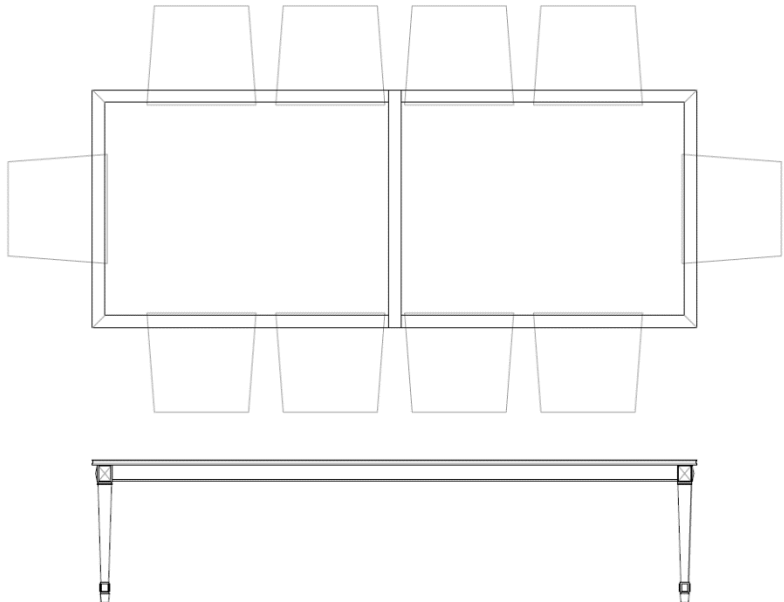

# Pharaoh Dining Table

6 Seater

1515-CD6  
70 x 48 x 30

8 Seater

1515-CD8  
98 x 48 x 30

10 Seater

1515-CD10  
122 x 48 x 30

12 Seater

1515-CD12  
148 x 48 x 30

*6-8 Seats: Inlaid Plank  
10-12 Seats: Inlaid Plank with Crossband*