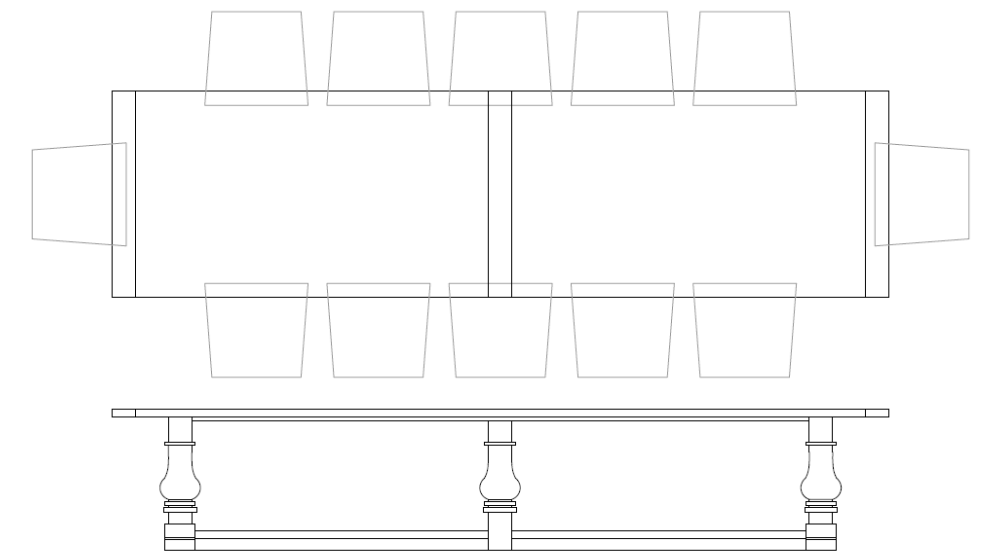

# Little Hampton Double Pedestal Trestle Dining Table

6 Seater

CE0930-CD6  
88 x 44 x 30

8 Seater

CE0930-CD8  
114 x 44 x 30

10 Seater

CE0930-CD10  
140 x 44 x 30

12 Seater