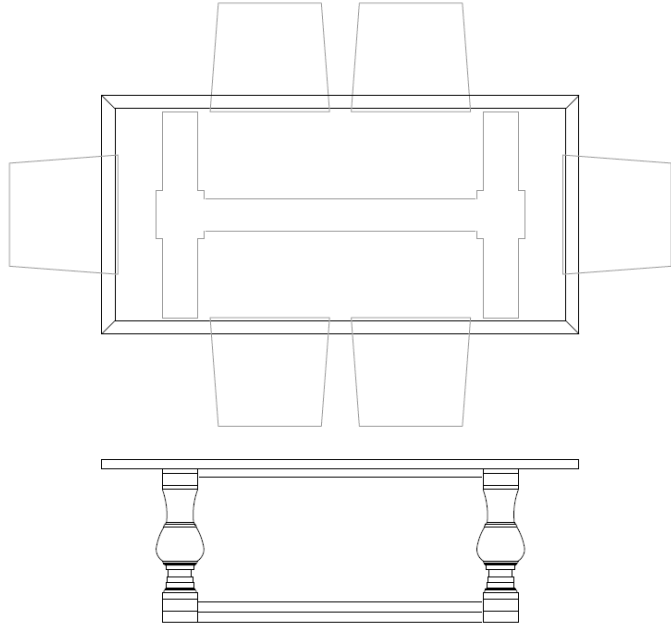

Oxford Double Pedestal Dining Table

6 Seater

CE0890-CD6
88 x 44 x 30