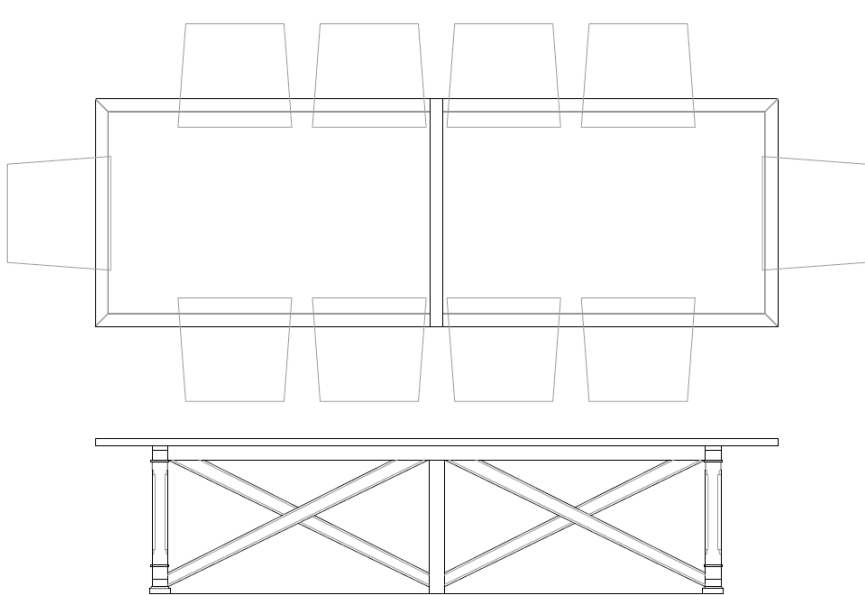

# Oakgate Farm Dining Table

6 Seater

CE0891-CD6  
80 x 44 x 30

8 Seater

CE0891-CD8  
106 x 44 x 30

10 Seater

CE0891-CD10  
132 x 44 x 30

12 Seater