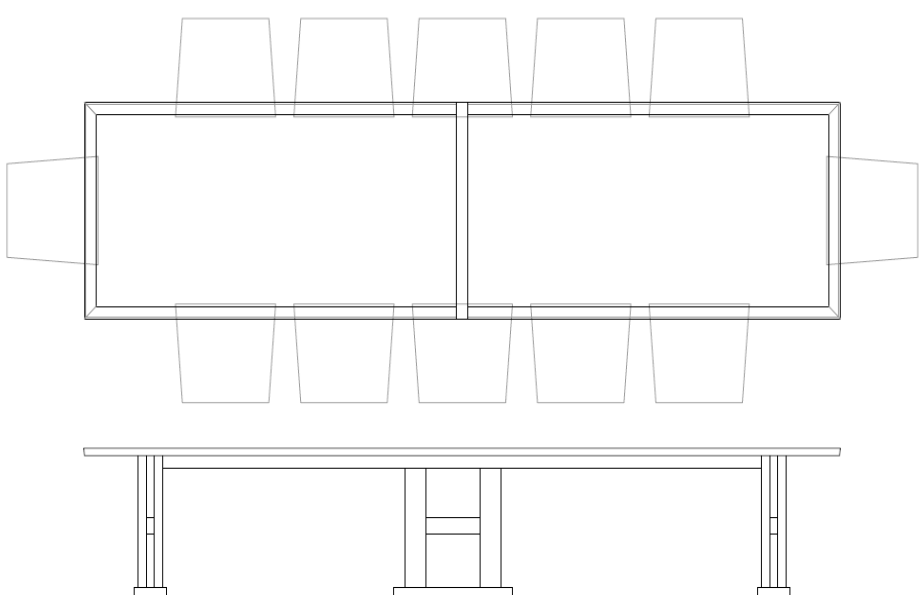

# High Street Dining Table

6 Seater

GC1672-CD6  
88 x 44 x 30

8 Seater

GC1672-CD8  
114 x 44 x 30

10 Seater

GC1672-CD10  
140 x 44 x 30

12 Seater