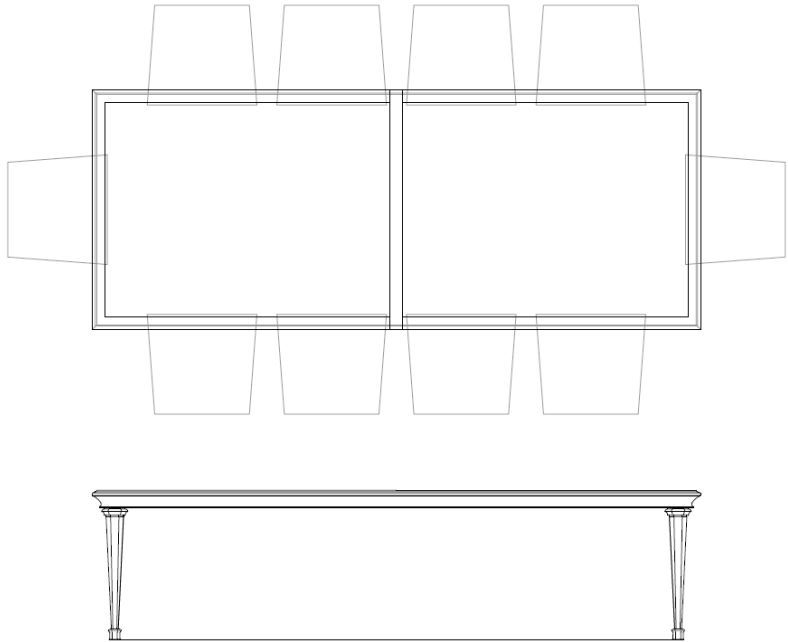

# Pauline Dining Table

6 Seater

MM1472-CD6  
70 x 48 x 30

8 Seater

MM1472-CD8  
98 x 48 x 30

10 Seater

MM1472-CD10  
122 x 48 x 30

12 Seater