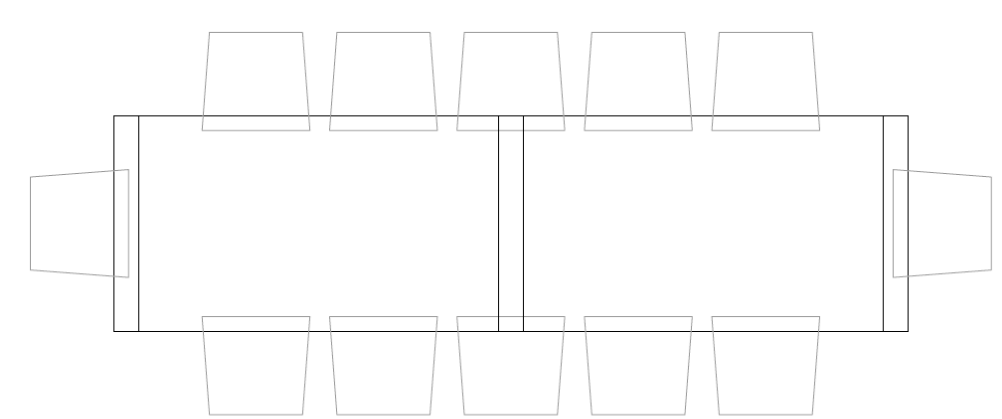

CE0919-CD10

136 x 44 x 30

12 Seater

CE0919-CD12

162 x 44 x 30

*6-8 Seats: Inlaid Plank  
10-12 Seats: Inlaid Plank with Crossband*