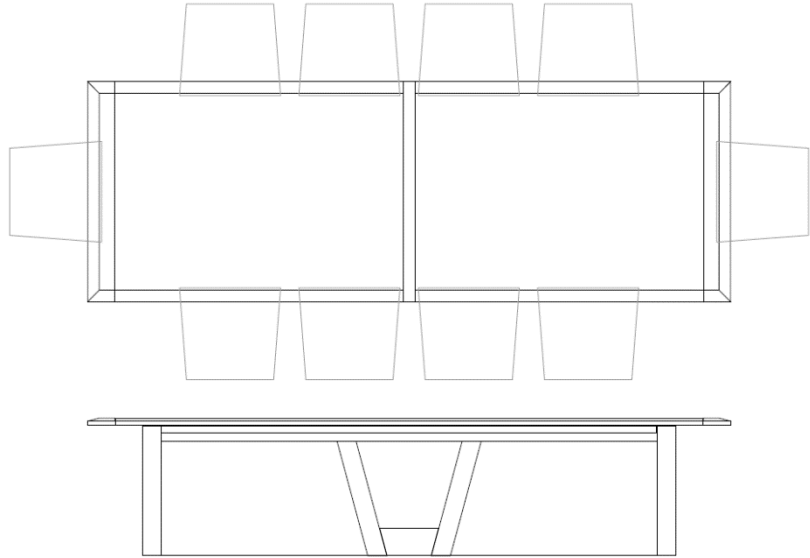

# Crestwood Dining Table

6 Seater

1374-CD6  
88 x 48 x 30

8 Seater

1374-CD8  
114 x 48 x 30

10 Seater

1374-CD10  
140 x 48 x 30

12 Seater