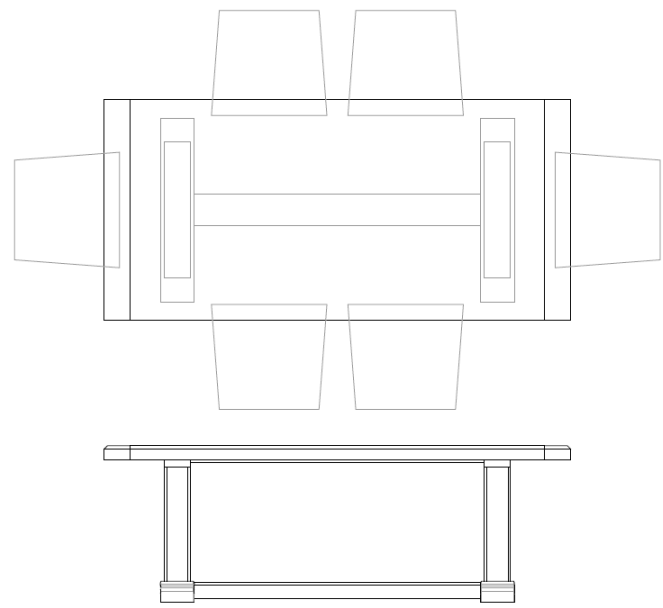

Centré Dining Table

6 Seater

890-CD6
90 x 42 x 30