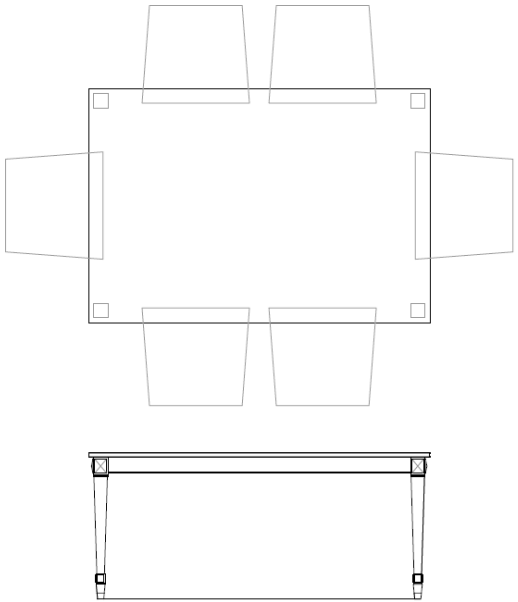

Pharaoh Dining Table

6 Seater

1515-CD6
70 x 48 x 30