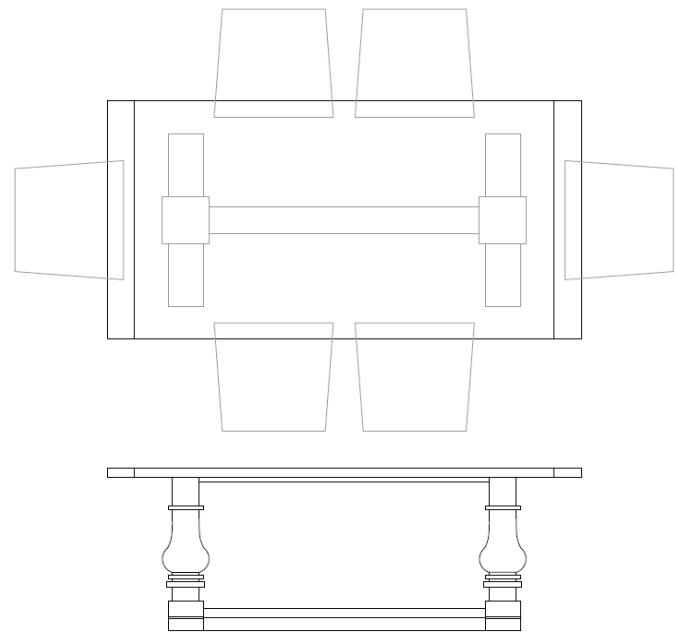

Little Hampton Double Pedestal Trestle Dining Table

6 Seater

CE0930-CD6
88 x 44 x 30