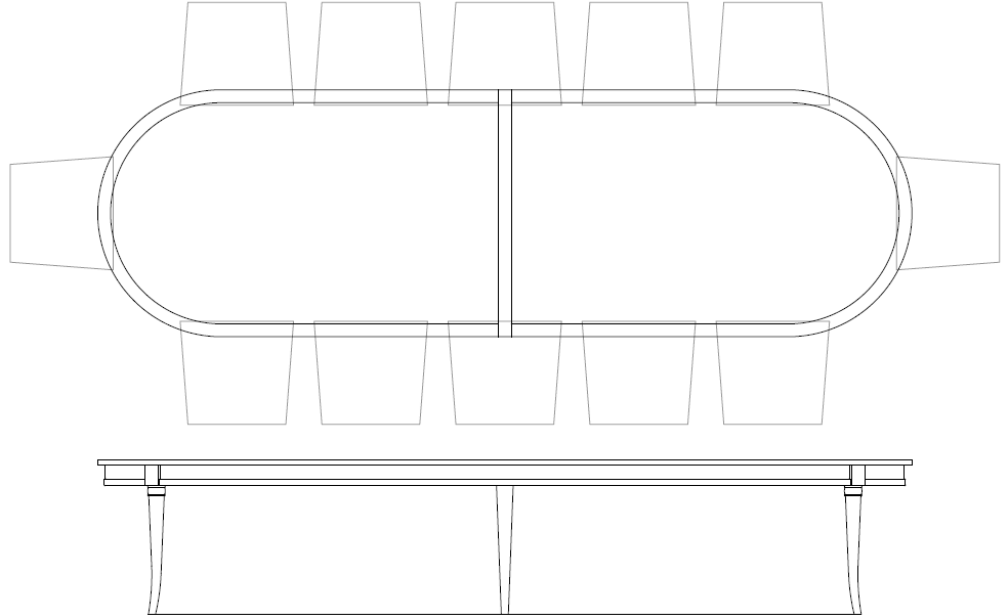

# Lennox Oval Dining Table

6 Seater

970-CD6  
80 x 48 x 30

8 Seater

970-CD8  
106 x 48 x 30

10 Seater

970-CD10  
132 x 48 x 30

12 Seater