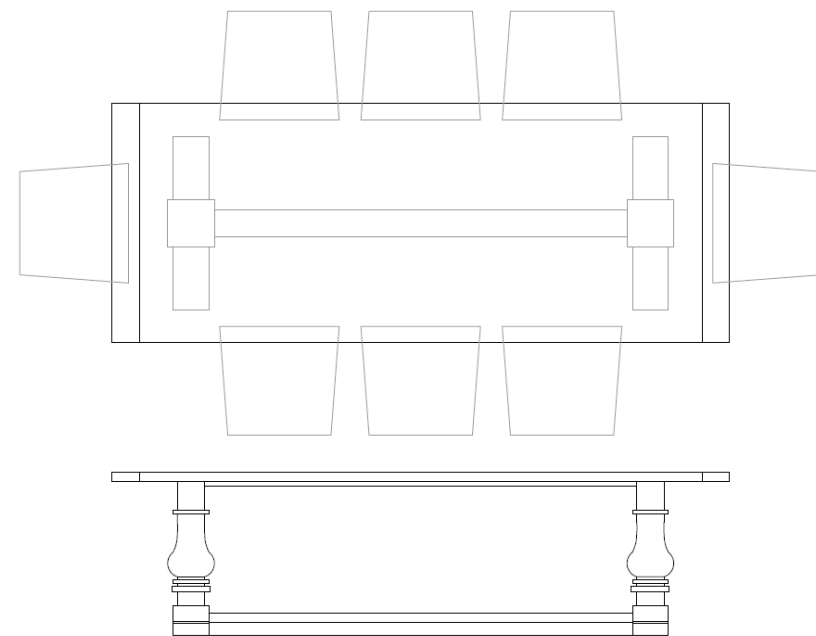

8 Seater

CE0930-CD8
114 x 44 x 30