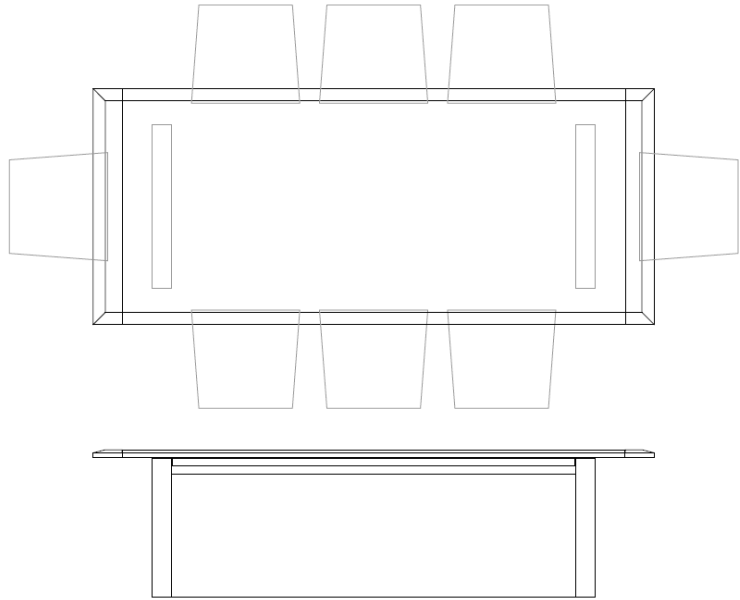

8 Seater

1374-CD8
114 x 48 x 30