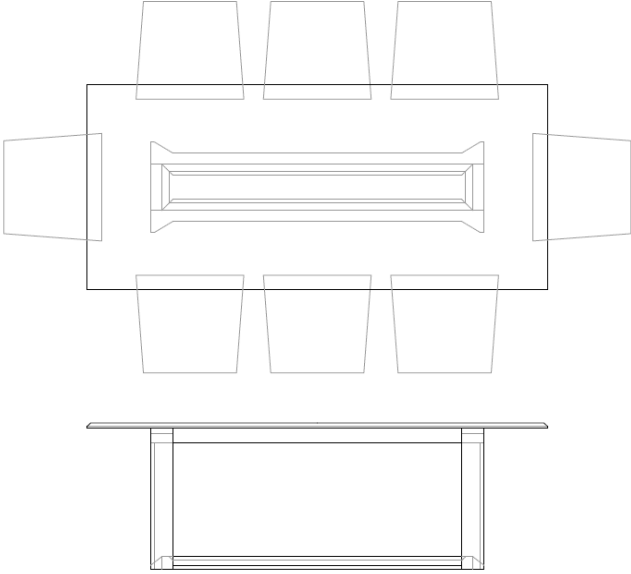

# Dining Table Designs

---

## Lodge Dining Table

# Lodge Dining Table

6 Seater

1890-CD6  
66 x 42 x 30

8 Seater

1890-CD8  
94 x 42 x 30

10 Seater

1890-CD10  
120 x 42 x 30

12 Seater