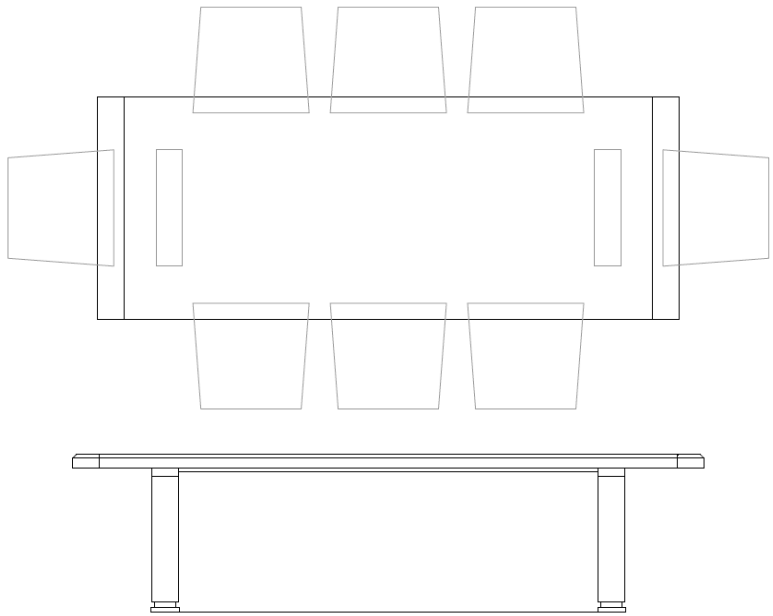

8 Seater

1760-CD8
110 x 42 x 30