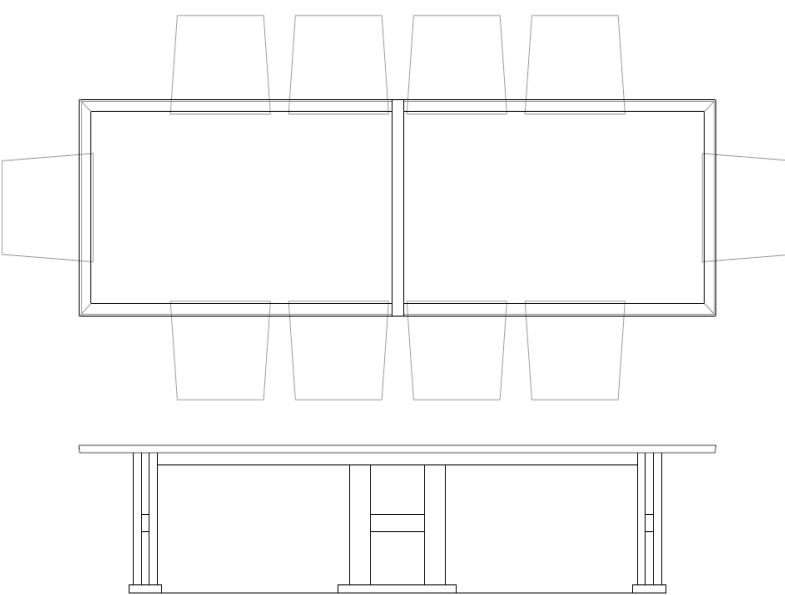

# High Street Dining Table

6 Seater

GC1672-CD6  
88 x 44 x 30

8 Seater

GC1672-CD8  
114 x 44 x 30

10 Seater

GC1672-CD10  
140 x 44 x 30

12 Seater