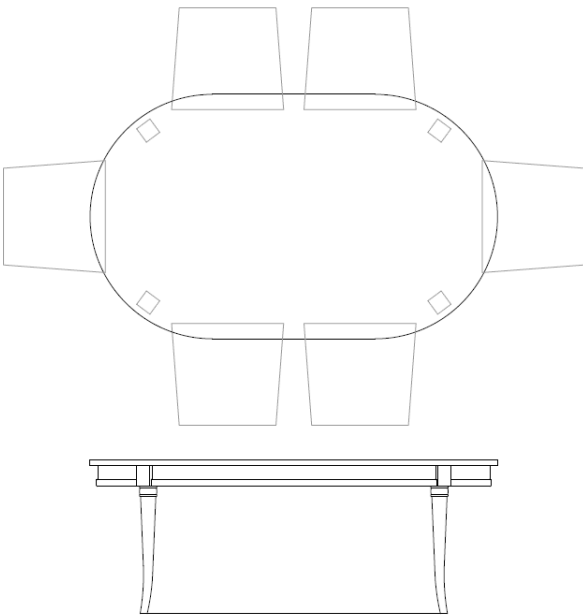

Lennox Oval Dining Table

6 Seater

970-CD6
80 x 48 x 30