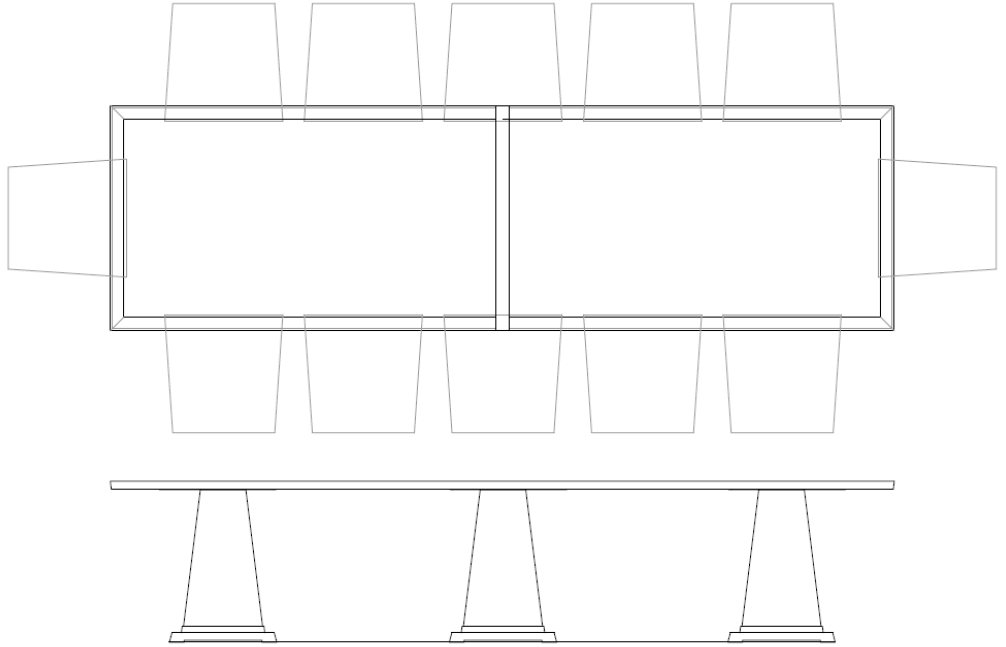

# Wedge Pedestal Dining Table

6 Seater

GC1875-CD6  
68 x 42 x 30

8 Seater

GC1875-CD8  
96 x 42 x 30

10 Seater

GC1875-CD10  
120 x 42 x 30

12 Seater