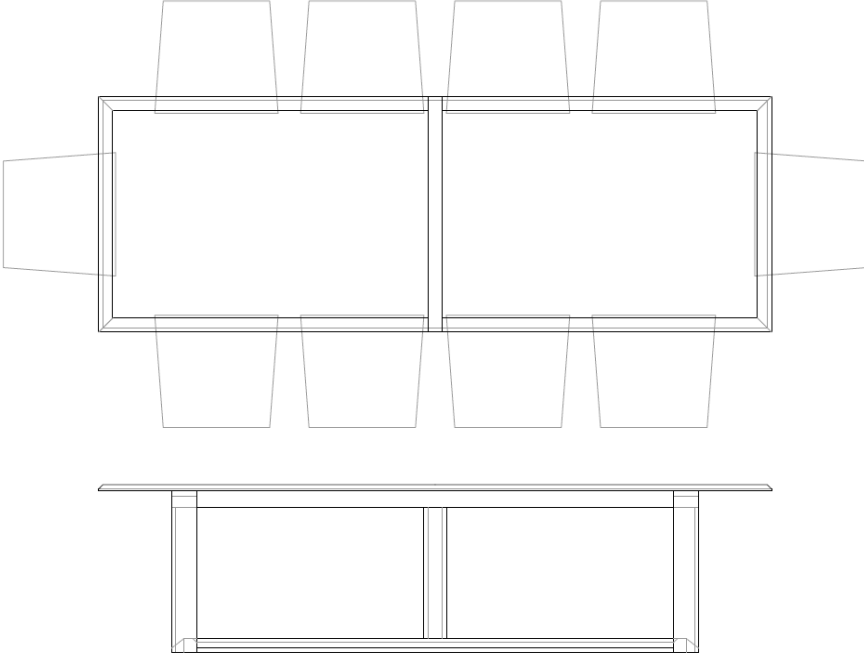

# Lodge Dining Table

6 Seater

1890-CD6  
66 x 42 x 30

8 Seater

1890-CD8  
94 x 42 x 30

10 Seater

1890-CD10  
120 x 42 x 30

12 Seater